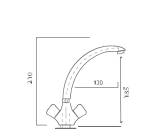

CODE: 302 06 03 42 Brass Pipe
CODE: 302 06 03 43 Stainless Pipe
Mini Kuyruklu Kuşu Eyje Bataryası (Ø28)
Sink Mixer, Tailed Type (Ø28)
12 PCS.

CODE: 302 07 03 42 Brass Pipe
CODE: 302 07 03 43 Stainless Pipe
Maxi Kuyruklu Kuşu Eyje Bataryası (Ø28)
Sink Mixer, Tailed Type (Ø28)
12 PCS.