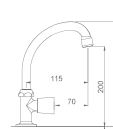

ARMATURE ARMATÜR

ARMATURE ARMATÜR

200

201

ARMATURE ARMATÜR

ARMATURE ARMATÜR

202

203