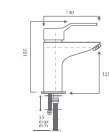

CODE: 108 15 06 00
Mix Uzun Lavabo Bataryası
Washbasin Long Mixer
🔧 12 PCS.