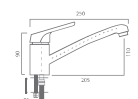

CODE: 207 20 17 00 Brass Pipe
CODE: 207 21 17 00 Stainless Pipe
Mix Döner Eyje Bataryası
Sink Mixer, Rotary Type
12 PCS.

CODE: 207 22 17 00 Brass Pipe
CODE: 207 23 17 00 Stainless Pipe
Mix Döner Lavabo Bataryası
Washbasin Mixer, Rotary Type
12 PCS.