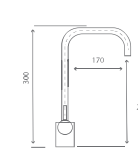

CODE: 106 15 09 28 Brass Pipe
CODE: 106 16 09 29 Stainless Pipe
Mix Kujğu Eyye Bataryası (Köşe Borulu)
Sink Mixer, Swan Type
🔧 12 PCS.