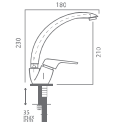

CODE: 109 08 05 44 Brass Pipe
CODE: 109 09 05 45 Stainless Pipe
Mix Kuğu Lavabo Bataryası
Washbasin Mixer, Swan Type
12 PCS.