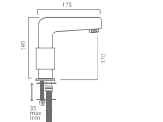

CODE: 201 03 35 00
Mix Lix Lavabo Bataryası
Washbasin Lix Mixer
12 PCS.