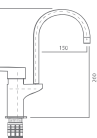

CODE: 215 06 00 24 Brass Pipe
CODE: 215 07 00 25 Stainless Pipe
Mix Kıvrıklı Kuğu Eyje Bataryası
Sink With Tailed Mixer
12 PCS.