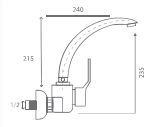

CODE: 108 18 06 42 Brass Pipe
CODE: 108 19 06 43 Stainless Pipe
Mix Önden Kumandalı Aplike Eyye Bataryası (Ø28 Borulu)
Sink Mixer, Applique Type (Ø28 Pipe)
🔧 12 PCS.