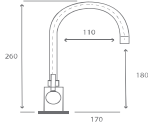

CODE: 106 06 09 24 Brass Pipe
CODE: 106 07 09 25 Stainless Pipe
Mix Kuyruklu Kujğu Eyye Bataryası
Sink With Tailed Mixer
🔧 12 PCS.