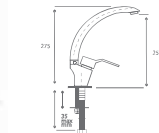

CODE: 108 04 06 42 Brass Pipe
CODE: 108 05 06 43 Stainless Pipe
Mix Kujğu Eyye Bataryası
Sink Mixer
🔧 12 PCS.