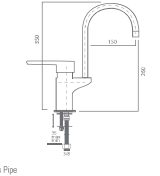

CODE: 215 04 00 24-Black Brass Pipe
CODE: 215 05 00 25-Black Stainless Pipe
Mix Kuğu Eyye Bataryası
Sink Mixer
12 PCS.