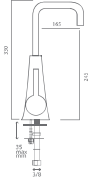

CODE: 204 04 19 00 Brass Pipe

Mix Kuşu Eyye Bataryası
Sink Mixer
12 PCS.