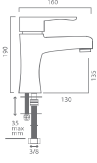

CODE: 112 02 22 00
Mix Lavabo Bataryası
Washbasin Mixer
12 PCS.