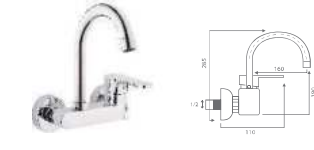

CODE: 104 12 11 24 Brass Pipe
CODE: 104 13 11 25 Stainless Pipe
Mix Üstten Applike Eyye Bataryası Ø22 Pipe
Sink Mixer, Applique Type Ø22 Pipe
10 PCS.