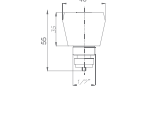

CODE: 302 26 03 00
Kapak Takımı
Handle Set
100 PCS.