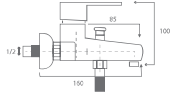

CODE: 106 01 09 00
Mix Banyo Bataryası
Bath Mixer
🔧 12 PCS.