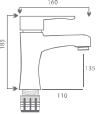

CODE: 100 03 13 00
Mix Kuyruklu Lavabo Bataryası
Wasbasin With Tailed Mixer
🔧 12 PCS.