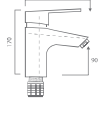

CODE: 106 03 09 00
Mix Kuyruklu Lavabo Bataryası
Washbasin With Tailed Mixer
🔧 12 PCS.