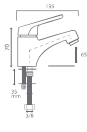

ARMATURE ARMATÜR

ARMATURE ARMATÜR

CODE: 207 02 17 00

Mix Lavabo Bataryası
Washbasin Mixer
12 PCS.

CODE: 207 17 17 00

Mix Bidet Bataryası
Bidet Mixer
12 PCS.

CODE: 208 03 08 00

Turkuaz Plus Spralli Eyje Bataryası
Plus Sink Mixer
12 PCS.

CODE: 208 04 08 00

Turkuaz Max Spralli Eyje Bataryası
Max Swan Sink Faucet
12 PCS.

CODE: 207 15 17 00
Mix Uzun Lavabo Bataryası
Washbasin Long Mixer
12 PCS.

CODE: 207 16 17 00
Mix Kuyruklu Uzun Lavabo Bataryası
Washbasin With Tailed Long Mixer
12 PCS.

CODE: 208 01 08 00

CODE: 208 02 08 00

Turkuaz Endüstriyel Eyje Bataryası
Industrial Sink Mixer
6 PCS.

CODE: 208 10 00 00

CODE: 208 06 08 00

192

193

ARMATURE ARMATÜR

ARMATURE ARMATÜR

CODE: 208 09 09 00
Turkuaz Vega Spralli Eyje Bataryası
Turkuaz Vega Sink Mixer
6 PCS.

CODE: 208 08 09 00
Turkuaz Ultra Spralli Eyje Bataryası
Turkuaz Sink Mixer
6 PCS.

CODE: 203 26 21 00

SQUARE Mix Çanak Lavabo Bataryası 15 cm GAGALI
Bowl Washbasin Mixer
12 PCS.

CODE: 203 28 21 00

SQUARE Mix Çanak Lavabo Bataryası 20 cm GAGALI
Bowl Washbasin Mixer
6 PCS.

CODE: 109 24 05 00
Mega Mix Spralli Eyje Bataryası
Sink Mixer
12 PCS.

CODE: 106 21 09 00

PLATINUM Mix Çanak Lavabo Bataryası 15 cm GAGALI
Bowl Washbasin Mixer
12 PCS.

CODE: 106 22 09 00

PLATINUM Mix Çanak Lavabo Bataryası 18 cm GAGALI
Bowl Washbasin Mixer
12 PCS.

194

CODE: 204 10 19 00

YAKUT Mix Çanak Lavabo Bataryası 14 cm GAGALI
Bowl Washbasin Mixer
12 PCS.

CODE: 106 20 09 00

PLATINUM Mix Çanak Lavabo Bataryası 10 cm GAGALI
Bowl Washbasin Mixer
12 PCS.

195