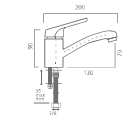

CODE: 109 22 05 00 Brass Pipe
CODE: 109 23 05 00 Stainless Pipe
Mix Döner Lavabo Bataryası
Washbasin Mixer, Rotary Type
12 PCS.