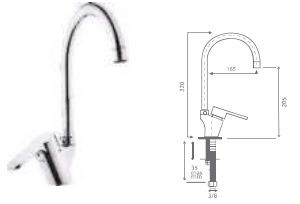

CODE: 104 04 11 24 Brass Pipe
CODE: 104 05 11 25 Stainless Pipe
Mix Kuğu Eyye Bataryası
Sink Mixer, Swan Type
12 PCS.