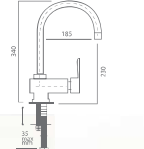

CODE: 112 04 22 32 Brass Pipe
CODE: 112 05 22 33 Stainless Pipe
Mix Kuğu Eyye Bataryası
Sink Mixer
12 PCS.