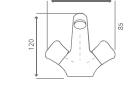

CODE: 302 04 03 01 Brass Pipe
CODE: 302 04 03 02 Stainless Pipe
Döner Eyje Bataryası (Ø18)
Sink Mixer, Rotary Type (Ø18)
12 PCS.