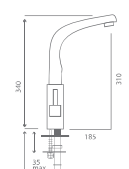

CODE: 205 05 15 47 Stainless Pipe