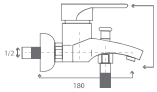

CODE: 107 01 16 00
Mix Banyo Bataryası
Bath Mixer
12 PCS.