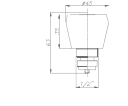

ARMATURE ARMATÜR

ARMATURE ARMATÜR

200

201

ARMATURE ARMATÜR

ARMATURE ARMATÜR

202

203