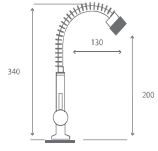

CODE: 106 19 09 62 Stainless Pipe
Mix Eyye Bataryası (Spiralli)
Sink Mixer, Cane Type
🔧 12 PCS.