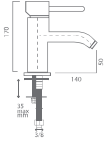

CODE: 206 02 10 00
Mix Lavabo Bataryası
Washbasin Mixer
12 PCS.

CODE: 206 20 10 00
Mix Kuyruklu Lavabo Bataryası
Washbasin With Tailed Mixer
12 PCS.