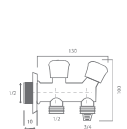

CODE: 302 14 03 42 Brass Pipe
CODE: 302 14 03 43 Stainless Pipe
Mermerüstü Tekli Eyje Bataryası (Ø28 Borulu)
Single Kitchen Mixer (Ø28 Pipe)
40 PCS.

202

203