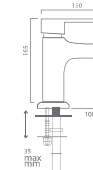

CODE: 205 02 15 00

Mix Lavabo Bataryası
Washbasin Mixer
12 PCS.