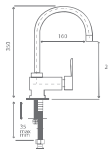

CODE: 100 04 13 32 Brass Pipe
CODE: 100 05 13 33 Stainless Pipe
Mix Kuğu Eveye Bataryası
Sink Mixer, Swan Type
🔧 12 PCS.