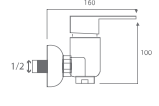

CODE: 106 14 09 00
Mix Duş Bataryası
Shower Mixer
🔧 12 PCS.