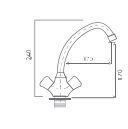

ARMATURE ARMATÜR

ARMATURE ARMATÜR

200

201

ARMATURE ARMATÜR

ARMATURE ARMATÜR

CODE: 302 13 03 15 Brass Pipe
Rus SE Eyje Bataryası
Russian Sink Mixer
12 PCS.

202

203