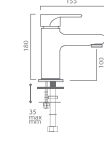

CODE: 107 02 16 00
Mix Lavabo Bataryası
Washbasin Mixer
12 PCS.