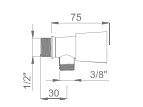

CODE: 301 23 02 00
Taharet Musluğu 1/2-1/2
Interval Tap 1/2-1/2
50 PCS.