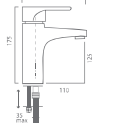

CODE: 215 02 00 00-Black
Mix Lavabo Bataryası
Washbasin Mixer
12 PCS.