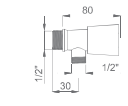

CODE: 301 22 02 00
Taharet Musluğu 1/2-3/8
Interval Tap 1/2-3/8
50 PCS.