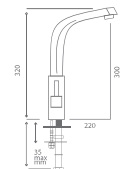

CODE: 205 04 15 00 Casting Pipe