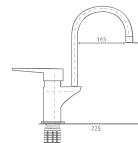

CODE: 107 06 16 32 Brass Pipe
CODE: 107 07 16 33 Stainless Pipe
Mix Kuyruklu Kuğu Eyye Bataryası
Sink With Tailed Mixer
12 PCS.