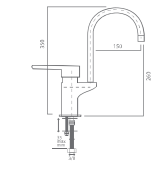

CODE: 215 04 00 24 Brass Pipe
CODE: 215 05 00 25 Stainless Pipe
Mix Kuğu Eyje Bataryası
Sink Mixer
12 PCS.