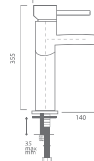

CODE: 204 10 19 00

YAKUT Mix Çanak Lavabo Bataryası 14 cm GAGALI
Bowl Washbasin Mixer
12 PCS.