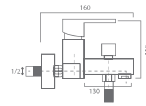

CODE: 203 01 21 00

Mix Banyo Bataryası
Bath Mixer
12 PCS.