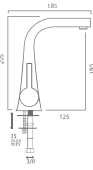

CODE: 204 09 19 00

Mix Lavabo Bataryası
Washbasin Mixer
12 PCS.

CODE: 204 14 19 00

Mix Duş Bataryası
Shower Mixer
12 PCS.