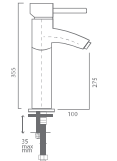

CODE: 106 20 09 00

PLATINUM Mix Çanak Lavabo Bataryası 10 cm GAGALI
Bowl Washbasin Mixer
12 PCS.