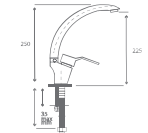

CODE: 108 08 06 44 Brass Pipe
CODE: 108 09 06 45 Stainless Pipe
Mix Kujğu Lavabo Bataryası
Washbasin Mixer, Swan Type
🔧 12 PCS.