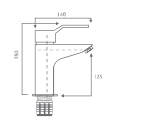

CODE: 108 16 06 00
Mix Kuyruklu Uzun Lavabo Bataryası
Washbasin With Tailed Long Mixer
🔧 12 PCS.