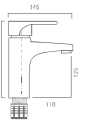

CODE: 215 03 00 00
Mix Kıvrıklı Lavabo Bataryası
Washbasin With Tailed Mixer
12 PCS.