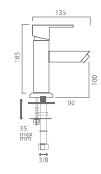

CODE: 203 02 21 00

Mix Lavabo Bataryası
Washbasin Mixer
12 PCS.