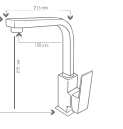

CODE: 221 04 00 00 Brass Pipe
Mix Kuğu Eyye Bataryası
Sink Mixer
12 PCS.