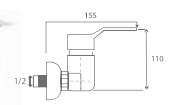

CODE: 108 14 06 00
Mix Duş Bataryası
Shower Mixer
🔧 12 PCS.