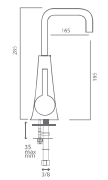

CODE: 204 08 19 00 Brass Pipe

Mix Kuşu Lavabo Bataryası
Washbasin Mixer, Swan Type
12 PCS.