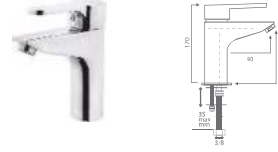

## ARMATURE ARMATÜR

CODE: 104 01 11 00  
Mix Banyo Bataryası  
Bath Mixer  
12 PCS.

CODE: 104 12 11 24 Brass Pipe  
CODE: 104 13 11 25 Stainless Pipe  
Mix Üstten Applike Eyye Bataryası Ø22 Pipe  
Sink Mixer, Applique Type Ø22 Pipe  
10 PCS.