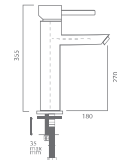

CODE: 106 22 09 00

PLATINUM Mix Çanak Lavabo Bataryası 18 cm GAGALI
Bowl Washbasin Mixer
12 PCS.

194