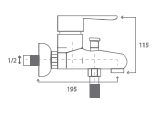

CODE: 112 01 22 00
Mix Banyo Bataryası
Bath Mixer
12 PCS.