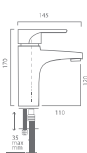

CODE: 219 02 19 00
Mix Lavabo Bataryası
Washbasin Mixer
12 PCS.

CODE: 219 03 19 00
Mix Kuyruklu Lavabo Bataryası
Washbasin With Tailed Mixer
12 PCS.