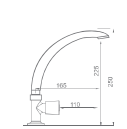

CODE: 302 07 03 42 Brass Pipe
CODE: 302 07 03 43 Stainless Pipe
Maxi Kuyruklu Kuşu Eyje Bataryası (Ø28)
Sink Mixer, Tailed Type (Ø28)
12 PCS.