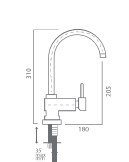

CODE: 206 04 10 24 Brass Pipe

CODE: 206 05 10 25 Stainless Pipe

Mix Küçük Eye Bataryası
Sink Mixer
12 PCS.