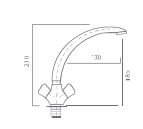

CODE: 302 05 03 01 Brass Pipe
CODE: 302 05 03 02 Stainless Pipe
Kuşu Eyje Bataryası (Ø18)
Sink Mixer, Swan Type (Ø18)
12 PCS.