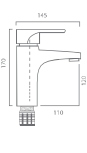

CODE: 219 02 19 00
Mix Lavabo Bataryası
Washbasin Mixer
12 PCS.

CODE: 219 03 19 00
Mix Kuyruklu Lavabo Bataryası
Washbasin With Tailed Mixer
12 PCS.