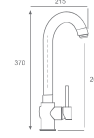

ARMATURE ARMATÜR

ARMATURE ARMATÜR

CODE: 207 02 17 00

Mix Lavabo Bataryası
Washbasin Mixer
12 PCS.

CODE: 207 17 17 00

Mix Bidet Bataryası
Bidet Mixer
12 PCS.

CODE: 208 03 08 00

Turkuaz Plus Spralli Eyje Bataryası
Plus Sink Mixer
12 PCS.

CODE: 208 04 08 00

Turkuaz Max Spralli Eyje Bataryası
Max Swan Sink Faucet
12 PCS.

CODE: 207 15 17 00
Mix Uzun Lavabo Bataryası
Washbasin Long Mixer
12 PCS.

CODE: 207 16 17 00
Mix Kuyruklu Uzun Lavabo Bataryası
Washbasin With Tailed Long Mixer
12 PCS.

CODE: 208 01 08 00

CODE: 208 02 08 00

Turkuaz Endüstriyel Eyje Bataryası
Industrial Sink Mixer
6 PCS.

CODE: 208 10 00 00

CODE: 208 06 08 00

192

193

ARMATURE ARMATÜR

ARMATURE ARMATÜR

CODE: 208 09 09 00
Turkuaz Vega Spralli Eyje Bataryası
Turkuaz Vega Sink Mixer
6 PCS.

CODE: 208 08 09 00
Turkuaz Ultra Spralli Eyje Bataryası
Turkuaz Sink Mixer
6 PCS.

CODE: 203 26 21 00

SQUARE Mix Çanak Lavabo Bataryası 15 cm GAGALI
Bowl Washbasin Mixer
12 PCS.

CODE: 203 28 21 00

SQUARE Mix Çanak Lavabo Bataryası 20 cm GAGALI
Bowl Washbasin Mixer
6 PCS.

CODE: 109 24 05 00
Mega Mix Spralli Eyje Bataryası
Sink Mixer
12 PCS.

CODE: 106 21 09 00

PLATINUM Mix Çanak Lavabo Bataryası 15 cm GAGALI
Bowl Washbasin Mixer
12 PCS.

CODE: 106 22 09 00

PLATINUM Mix Çanak Lavabo Bataryası 18 cm GAGALI
Bowl Washbasin Mixer
12 PCS.

194

CODE: 204 10 19 00

YAKUT Mix Çanak Lavabo Bataryası 14 cm GAGALI
Bowl Washbasin Mixer
12 PCS.

CODE: 106 20 09 00

PLATINUM Mix Çanak Lavabo Bataryası 10 cm GAGALI
Bowl Washbasin Mixer
12 PCS.

195