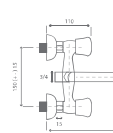

CODE: 302 04 03 42 Brass Pipe
CODE: 302 04 03 43 Stainless Pipe
Döner Eyje Bataryası (Ø28)
Sink Mixer, Rotary Type (Ø28)
12 PCS.