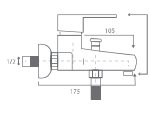

CODE: 204 01 19 00

Mix Banyo Bataryası
Bath Mixer
12 PCS.