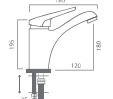

CODE: 109 29 05 00
Mix ULTRA Uzun Lavabo Bataryası
Washbasin Long Mixer
12 PCS.