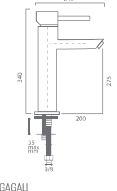

CODE: 203 28 21 00

SQUARE Mix Çanak Lavabo Bataryası 20 cm GAGALI
Bowl Washbasin Mixer
6 PCS.

CODE: 109 24 05 00
Mega Mix Spralli Eyje Bataryası
Sink Mixer
12 PCS.