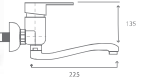

CODE: 215 13 00 54 Brass Pipe
CODE: 215 14 00 55 Stainless Pipe
Mix Aplike Eyje Bataryası
Sink Mixer, Applique Type
12 PCS.