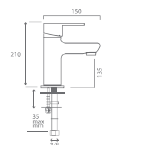

CODE: 201 02 35 00
Mix Lavabo Bataryası
Washbasin Mixer
12 PCS.