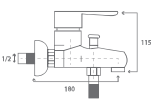

150

151

**AN ELEGANT  
TOUCH**

**ARMATURE  
ARMATÜR**

**ARMATURE  
ARMATÜR**

CODE: 100 01 13 00  
Mix Banyo Bataryası  
Bath Mixer  
🔧 12 PCS.

CODE: 100 12 13 54 Brass Pipe  
CODE: 100 13 13 55 Stainless Pipe  
Mix Applike Eveye Bataryası  
Sink Mixer, Applique Type  
🔧 12 PCS.