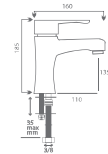

150

151

**AN ELEGANT  
TOUCH**

**ARMATURE  
ARMATÜR**

**ARMATURE  
ARMATÜR**

CODE: 100 01 13 00  
Mix Banyo Bataryası  
Bath Mixer  
🔧 12 PCS.

CODE: 100 12 13 54 Brass Pipe  
CODE: 100 13 13 55 Stainless Pipe  
Mix Applike Eveye Bataryası  
Sink Mixer, Applique Type  
🔧 12 PCS.