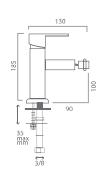

CODE: 203 17 21 00

Mix Bide Bataryası
Bidet Mixer
12 PCS.