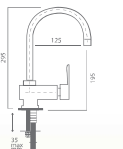

CODE: 112 08 22 34 Brass Pipe
CODE: 112 09 22 35 Stainless Pipe
Mix Kuğu Lavabo Bataryası
Washbasin Mixer, Swan Type
12 PCS.