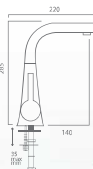

CODE: 204 05 19 00

Mix Küçük Eye Bataryası (Döküm Boru)
Sink Mixer (Casting Pipe)
12 PCS.