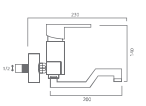

CODE: 203 12 21 59 Casting Pipe

Mix Aplike Eyye Bataryası (Döküm Boru Kls.)
Sink Mixer, Applique Type (Casting Pipe)
12 PCS.