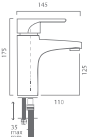

CODE: 215 02 00 00
Mix Lavabo Bataryası
Washbasin Mixer
12 PCS.