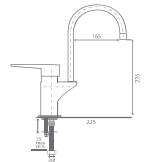

CODE: 107 04 16 32 Brass Pipe
CODE: 107 05 16 33 Stainless Pipe
Mix Kuğu Eyye Bataryası
Sink Mixer, Swan Type
12 PCS.