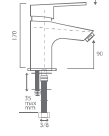

CODE: 106 02 09 00
Mix Lavabo Bataryası
Washbasin Mixer
🔧 12 PCS.