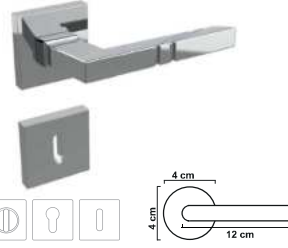

KAPI KOLLARI
DOOR HANDLES

OUR
QUALITY
IS NOT A
COINCIDENCE

NV010
NV015
NV020