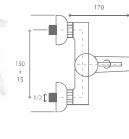

CODE: 206 01 10 00

Mix Banyo Bataryası
Bath Mixer
12 PCS.