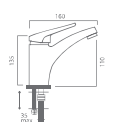

CODE: 109 15 05 00
Mix Uzun Lavabo Bataryası
Washbasin Long Mixer
12 PCS.