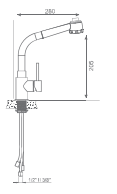

CODE: 208 04 08 00

Turkuaz Max Spralli Eyje Bataryası
Max Swan Sink Faucet
12 PCS.

CODE: 207 15 17 00
Mix Uzun Lavabo Bataryası
Washbasin Long Mixer
12 PCS.