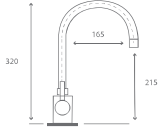

CODE: 106 04 09 24 Brass Pipe
CODE: 106 05 09 25 Stainless Pipe
Mix Kujğu Eyye Bataryası
Sink Mixer, Swan Type
🔧 12 PCS.