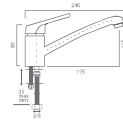

CODE: 109 20 05 00 Brass Pipe
CODE: 109 21 05 00 Stainless Pipe
Mix Döner Eyye Bataryası
Sink Mixer, Rotary Type
12 PCS.