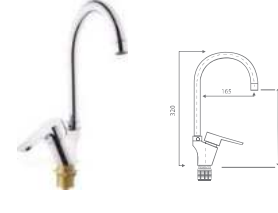

CODE: 104 06 11 24 Brass Pipe
CODE: 104 07 11 25 Stainless Pipe
Mix Kuyruklu Kuğu Eyye Bataryası
Sink With Tailed Mixer
12 PCS.