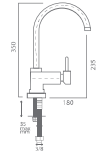

CODE: 219 04 19 24 Brass Pipe
CODE: 219 05 19 25 Stainless Pipe
Mix Kuşu Eyje Bataryası
Sink Mixer
12 PCS.

CODE: 219 06 19 24 Brass Pipe
CODE: 219 07 19 25 Stainless Pipe
Mix Kuyruklu Kuşu Eyje Bataryası
Sink With Tailed Mixer
12 PCS.