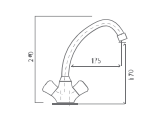

ARMATURE ARMATÜR

ARMATURE ARMATÜR

200

201

ARMATURE ARMATÜR

ARMATURE ARMATÜR

202

203