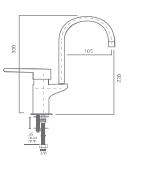

CODE: 215 08 00 26 Brass Pipe
CODE: 215 09 00 27 Stainless Pipe
Mix Kuğu Lavabo Bataryası
Washbasin Mixer, Swan Type
12 PCS.