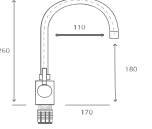

CODE: 106 10 09 28 Brass Pipe
CODE: 106 11 09 27 Stainless Pipe
Mix Kuyruklu Kujğu Lavabo Bataryası
Washbasin With Tailed Mixer, Swan Type
🔧 12 PCS.