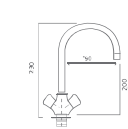

CODE: 302 06 03 01 Brass Pipe
CODE: 302 06 03 02 Stainless Pipe
Mini Kuyruklu Kuşu Eyje Bataryası (Ø18)
Sink Mixer, Swan Type (Ø18)
12 PCS.