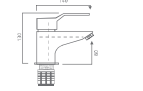

CODE: 108 03 06 00
Mix Kuyruklu Lavabo Bataryası
Washbasin With Tailed Mixer
🔧 12 PCS.