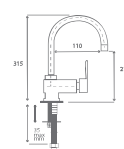

CODE: 100 08 13 34 Brass Pipe
CODE: 100 09 13 35 Stainless Pipe
Mix Kuğu Lavabo Bataryası
Wasbasin Mixer, Swan Type
🔧 12 PCS.