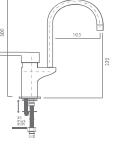

CODE: 215 08 00 26-Black Brass Pipe
CODE: 215 09 00 27-Black Stainless Pipe
Mix Kuğu Lavabo Bataryası
Washbasin Mixer, Swan Type
12 PCS.