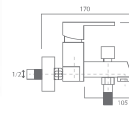

CODE: 205 01 15 00

Mix Banyo Bataryası
Bath Mixer
12 PCS.