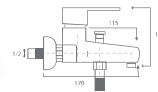

CODE: 219 01 19 00
Mix Banyo Bataryası
Bath Mixer
12 PCS.

CODE: 219 12 19 54 Brass Pipe
CODE: 219 13 19 55 Stainless Pipe
Mix Aplike Eyje Bataryası
Sink Mixer, Applique Type
12 PCS.