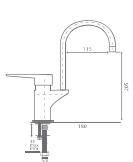

CODE: 107 08 16 34 Brass Pipe
CODE: 107 09 16 35 Stainless Pipe
Mix Kuğu Lavabo Bataryası
Washbasin Mixer, Swan Type
12 PCS.