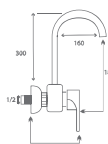

CODE: 100 18 13 32 Brass Pipe
CODE: 100 19 13 33 Stainless Pipe
Mix Önden Kumandali Applike Eveye Bataryası (Ø28 Borulu)
Sink Mixer, Applique Type (Ø28 Pipe)
🔧 12 PCS.