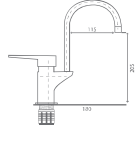

CODE: 107 14 16 00
Mix Duş Bataryası
Shower Mixer
12 PCS.