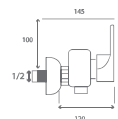

CODE: 100 14 13 00
Mix Dus Bataryası
Shower Mixer
🔧 12 PCS.