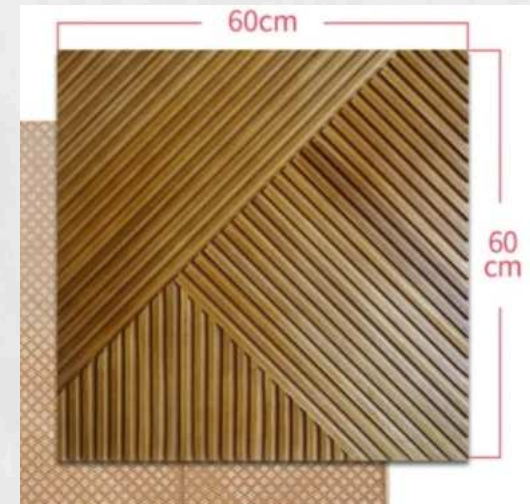

Size Options

60x280

60x260

60x120

60x60

Led Lighting Profiles

It is a protective housing to hide LED strip lights. Profiles are perfect for creating neat and professional installations. It reduces smearing of LED lights and disperses the light for a softer lighting effect. They also act as a heat sink to help dissipate the heat created by the LED strips.

SEALED ACOUSTIC PANEL

CODE	ACOUSTIC PANEL
Dimension (mm)	16x600x2800
Quantity per package	2 Pieces
Package weight	16 kg
Square meters	1,68 m3

SEALED ACOUSTIC PANEL

CODE	ACOUSTIC PANEL
Dimension (mm)	16x600x600
Quantity per package	4 Pieces
Package weight	8 kg
Square meters	0,23 m3

Different Design Options

SOUND ABSORPTION

FIRE RESISTANCE

DECORATIVE AESTHETIC

STANDART BOY / STANDARD SIZE

600MM

SONOMO ACOUSTIC PANEL

CODE	ACOUSTIC PANEL
Dimension (mm)	16x600x2800
Quantity per package	2 Pieces
Package weight	16 kg
Square meters	1,68 m3