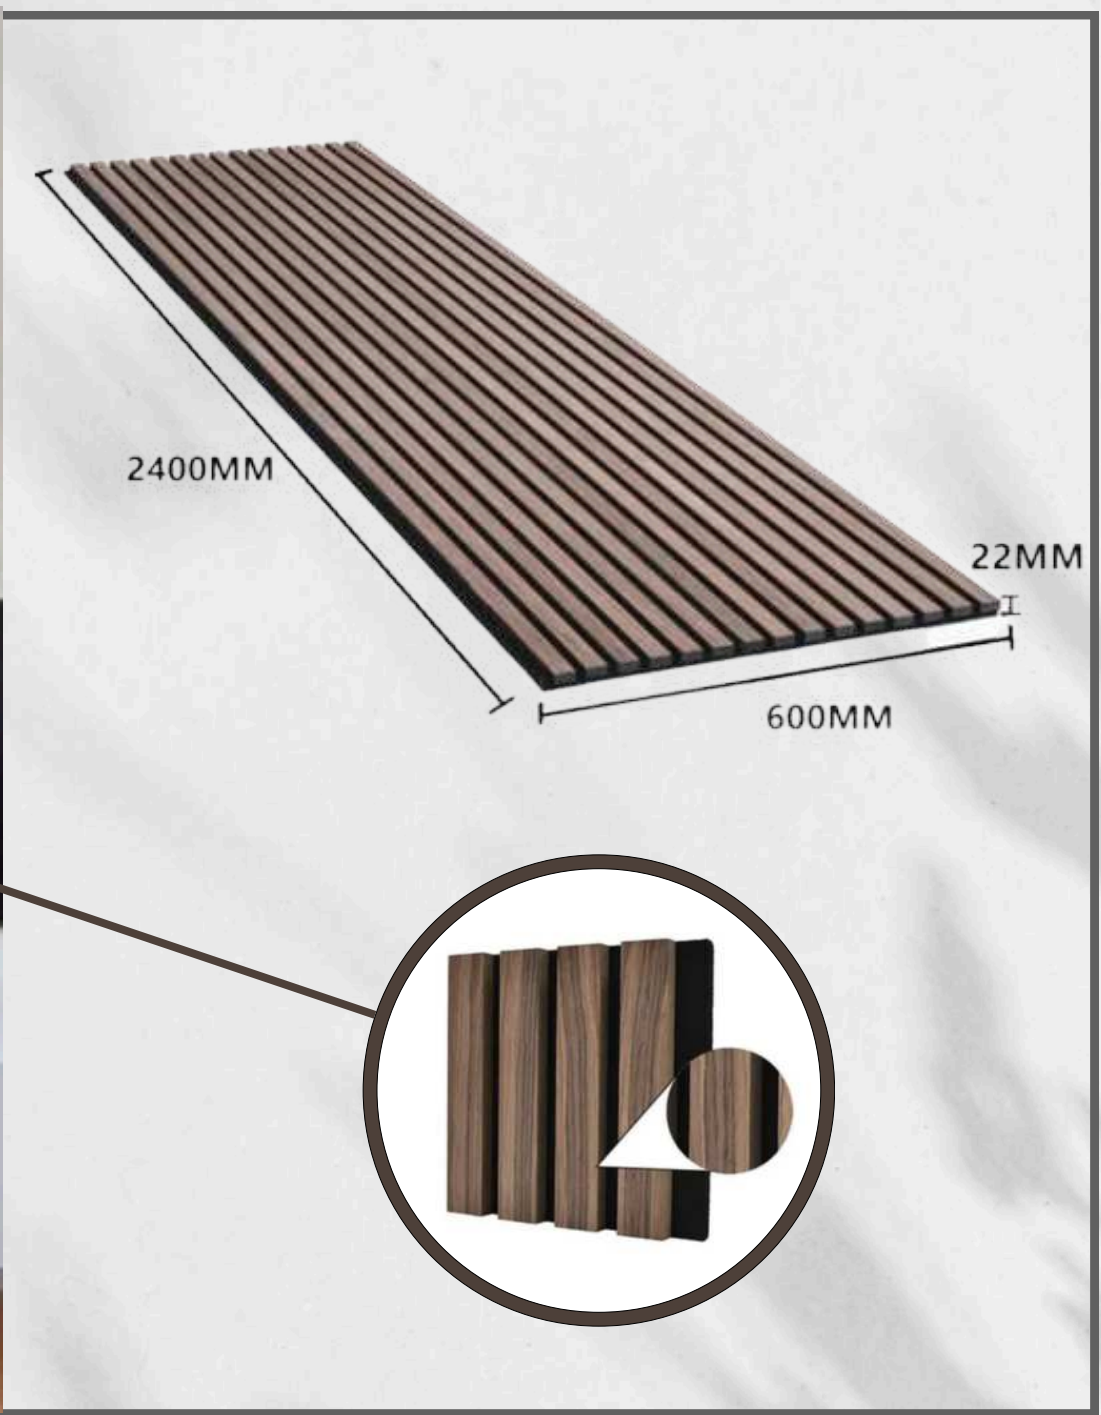

Size Options

60x280

60x260

60x120

60x60

Led Lighting Profiles

It is a protective housing to hide LED strip lights. Profiles are perfect for creating neat and professional installations. It reduces smearing of LED lights and disperses the light for a softer lighting effect. They also act as a heat sink to help dissipate the heat created by the LED strips.