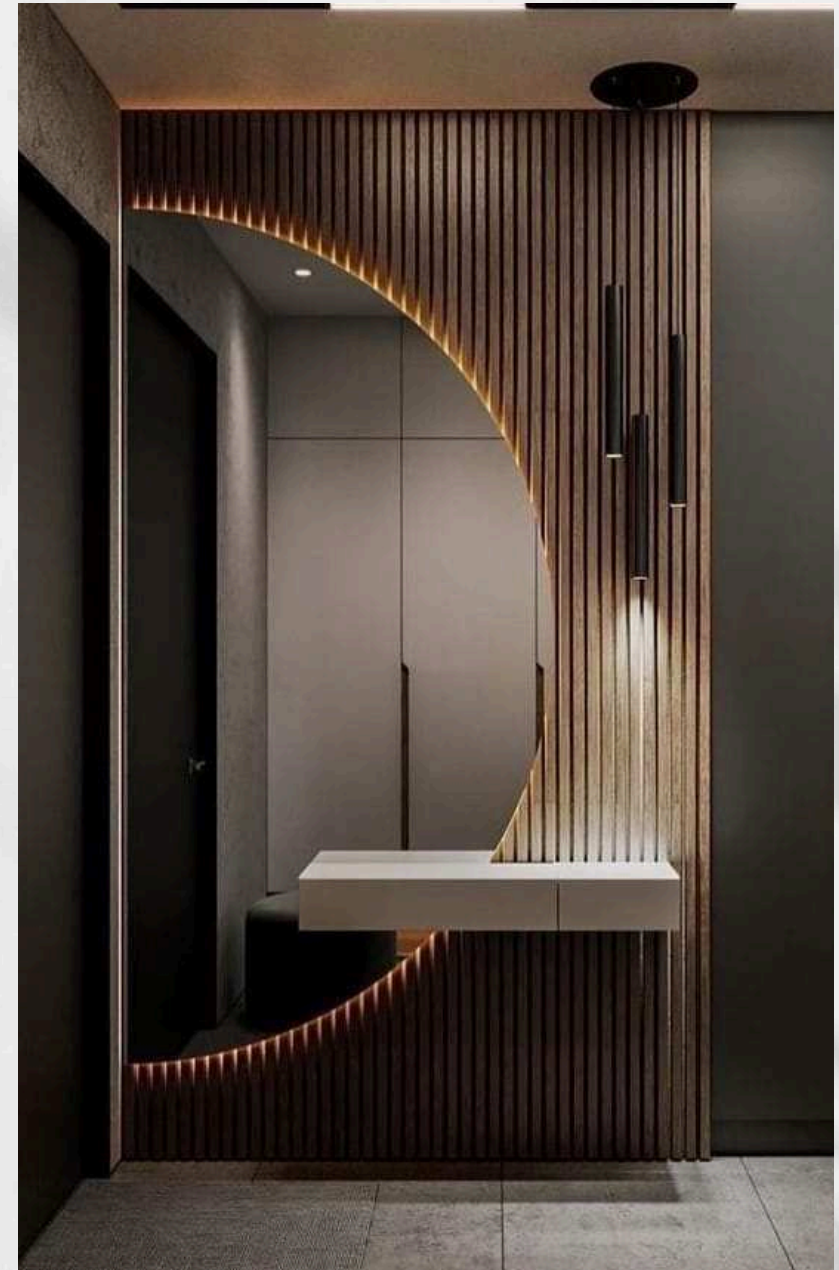

CODE	ACOUSTIC PANEL
Dimension (mm)	16x600x2800
Quantity per package	2 Pieces
Package weight	16 kg
Square meters	1,68 m3