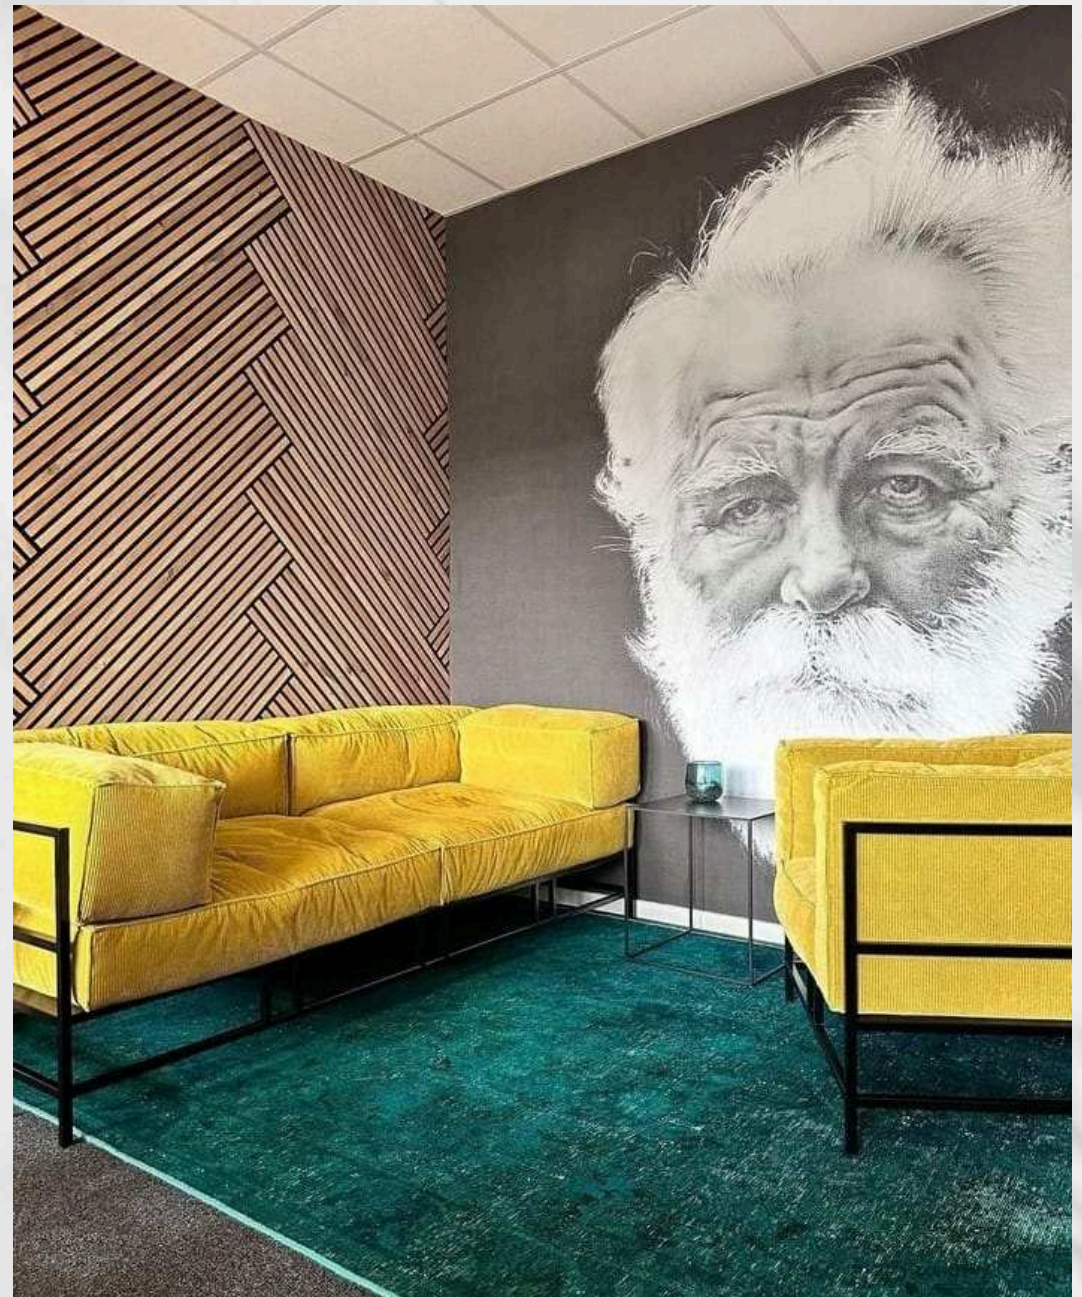

Different Design Options

SOUND ABSORPTION

FIRE RESISTANCE

DECORATIVE AESTHETIC

STANDART BOY / STANDARD SIZE

600MM

SONOMO ACOUSTIC PANEL

CODE	ACOUSTIC PANEL
Dimension (mm)	16x600x2800
Quantity per package	2 Pieces
Package weight	16 kg
Square meters	1,68 m3