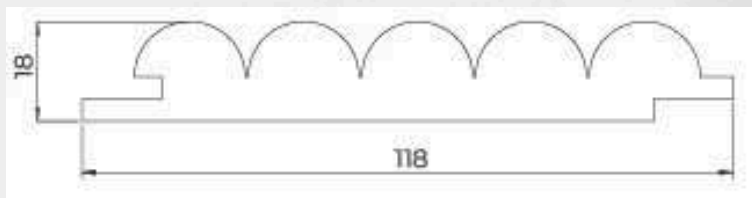

OVAL MDF PANEL