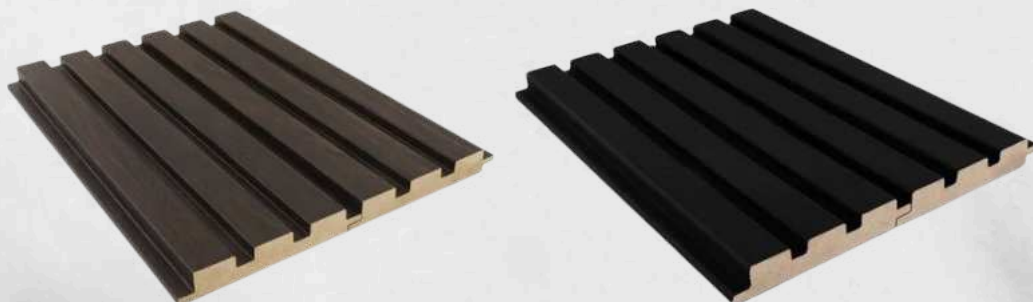

CODE	MDF PANEL
Dimension	18 x 121 x 2800
Quantity	8 Pieces
Weight	18 Kg